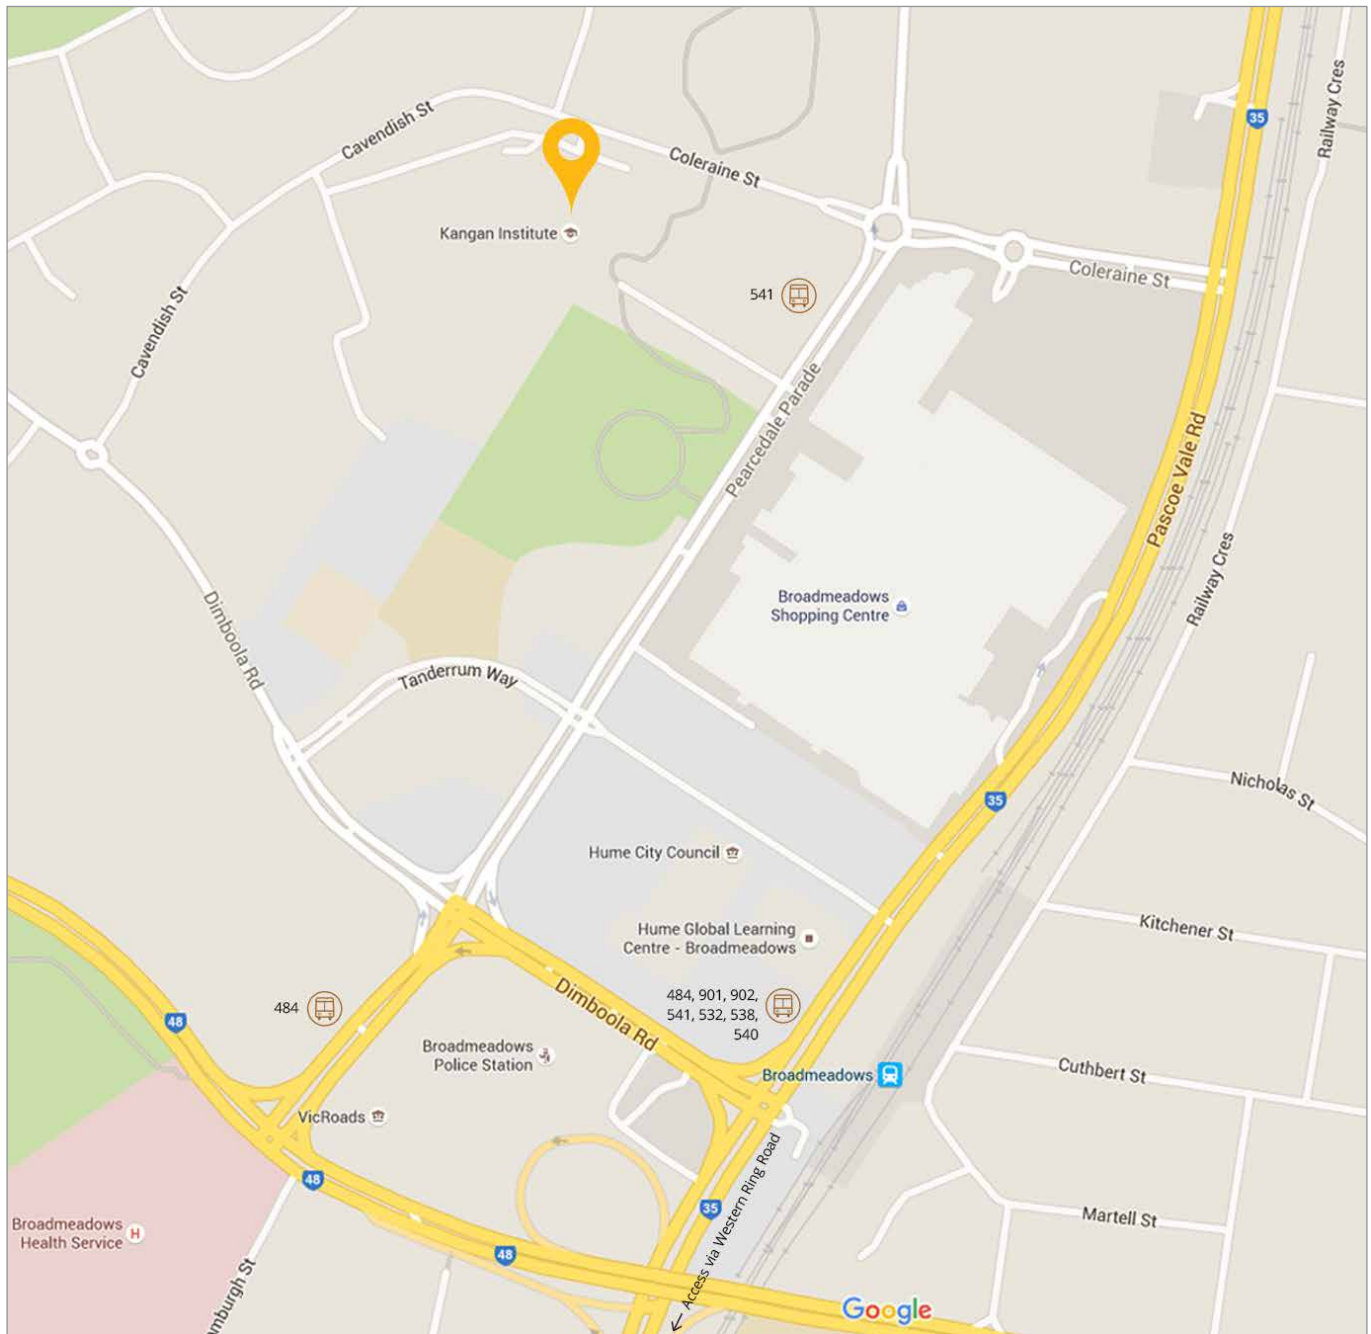

Bus services:

- 484 - Broadmeadows - Roxburgh Park via Greenvale
- 532 - Craigieburn - Broadmeadows via Upfield Station
- 538 - Somerset Estate - Broadmeadows via Camp Road
- 540 - Upfield - Broadmeadows via Coolaroo
- 541 - Broadmeadows Station - Roxburgh Park
- 901 - Frankston - Melbourne Airport (SMARTBUS Service)
- 902 - Chelsea - Airport West (SMARTBUS Service)

Train services:

Broadmeadows Station - Broadmeadows line.

For all information on public transport including timetables visit Public Transport Victoria: www.ptv.vic.gov.au

Walking distance:

- 10 minutes walk from Kangan Institute to Broadmeadows Station
- 10 minutes walk from TAFE to the bus main terminus (outside train station)