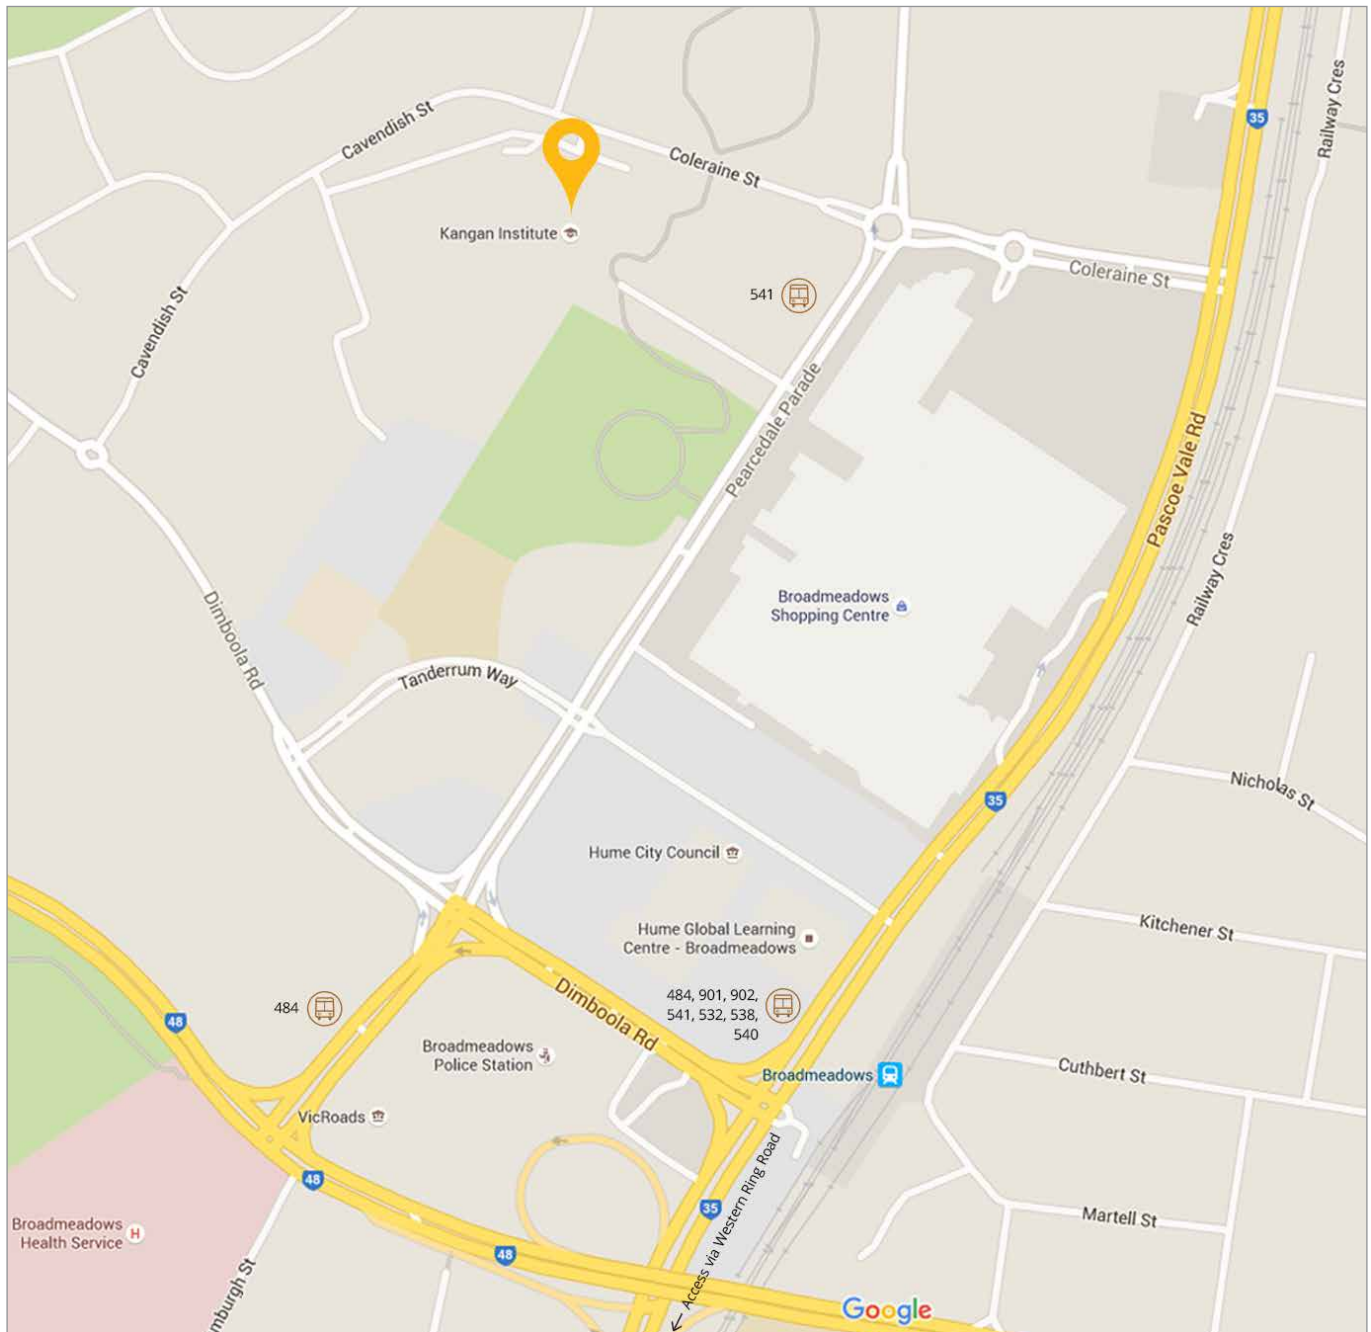

-  Disabled Car Parking
-  First Aid
-  Evacuation Assembly Area

Bus services:

- 484 - Broadmeadows - Roxburgh Park via Greenvale
- 532 - Craigieburn - Broadmeadows via Upfield Station
- 538 - Somerset Estate - Broadmeadows via Camp Road
- 540 - Upfield - Broadmeadows via Coolaroo
- 541 - Broadmeadows Station - Roxburgh Park
- 901 - Frankston - Melbourne Airport (SMARTBUS Service)
- 902 - Chelsea - Airport West (SMARTBUS Service)

Train services:

Broadmeadows Station - Broadmeadows line.

For all information on public transport including timetables visit Public Transport Victoria: www.ptv.vic.gov.au

Walking distance:

- 10 minutes walk from Kangan Institute to Broadmeadows Station
- 10 minutes walk from TAFE to the bus main terminus (outside train station)