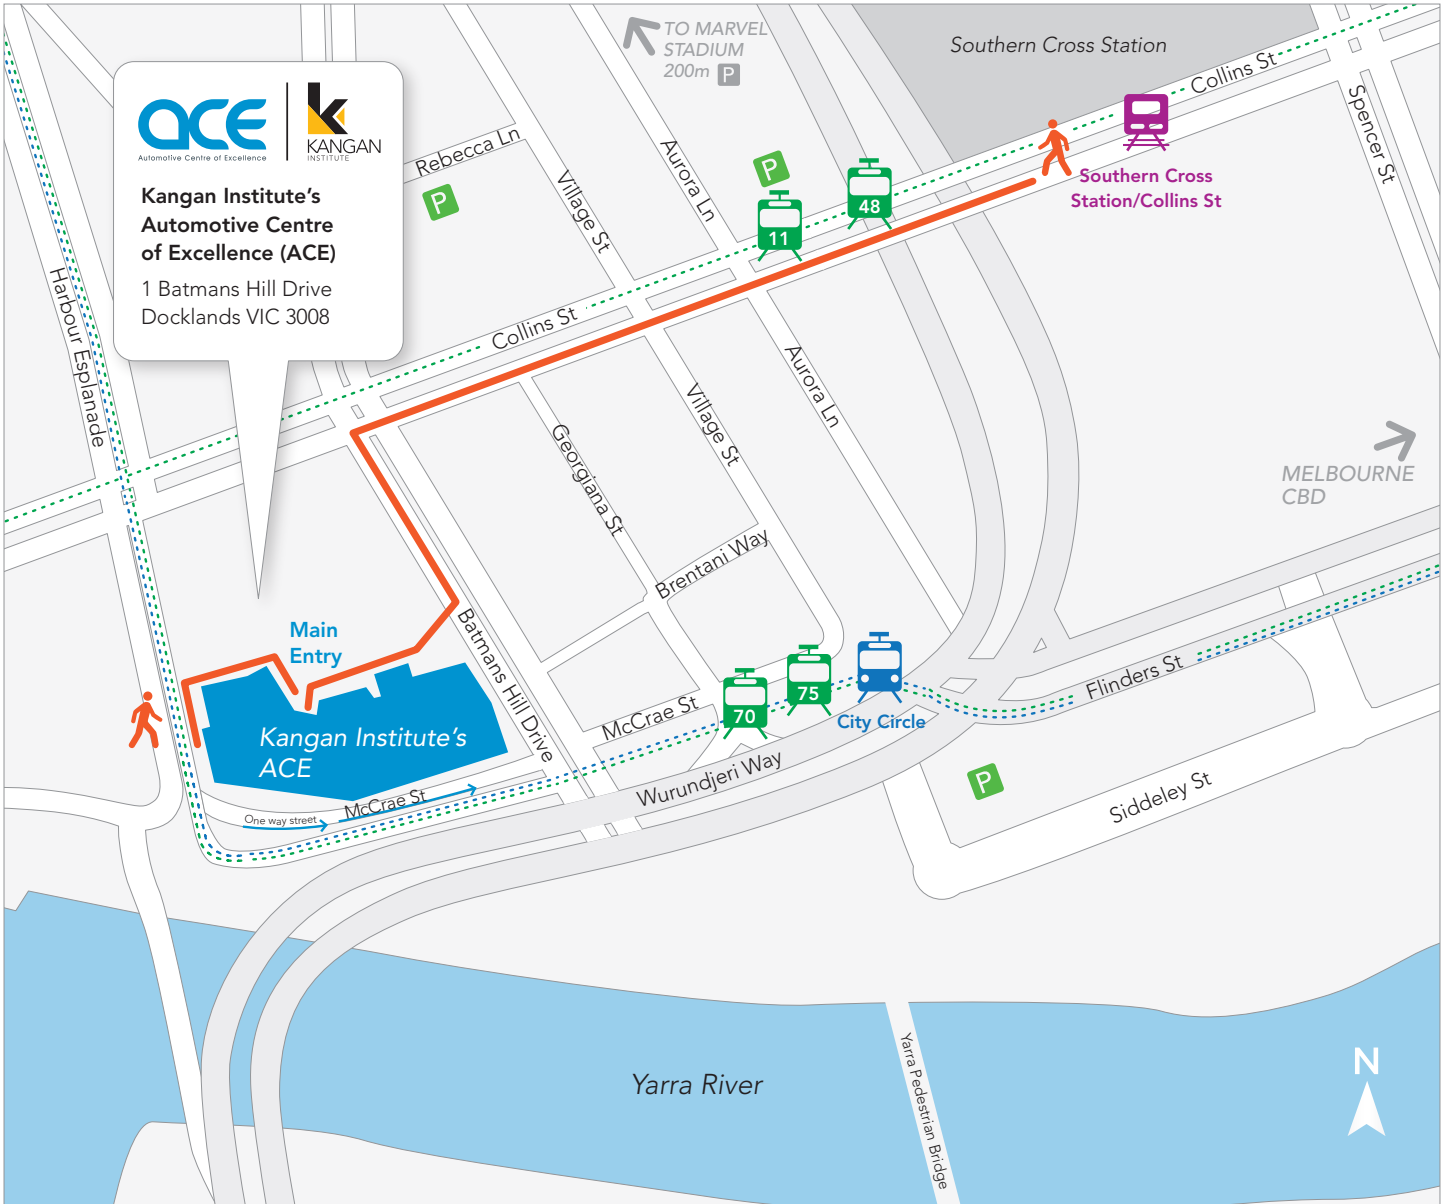

HOW TO GET TO KANGAN INSTITUTE'S ACE

P Parking
 Parking is available in a number of locations within the Docklands precinct.

Walking from Southern Cross Station

- Walk for 400 m along Collins St towards Batmans Hill Drive (approx. 5-10min)
- Turn left onto Batmans Hill Drive
- Kangan Institute's ACE will be on the right

Walking from the No. 70, 75 and City Circle Tram

Via Tram

- No. 11 & 48 – Stop D16 (Harbour Esplanade)
- No. 70 & 75 – Stop D4 (Docklands Park)
- City Circle Tram – Stop D4 (Docklands Park)