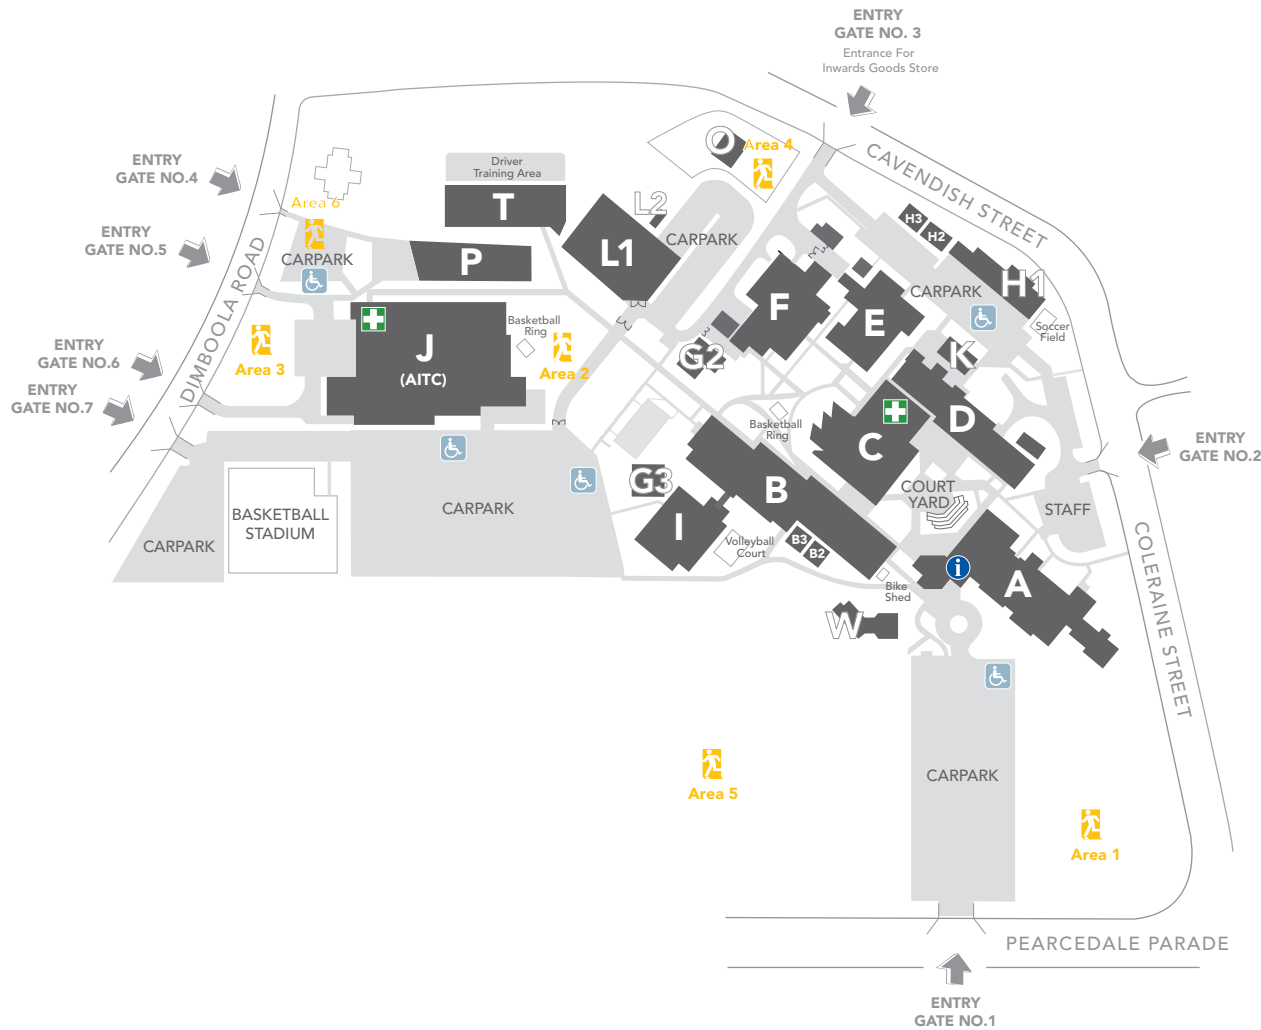

# Visitor's map: Broadmeadows Campus

## LEGEND

### **i** Main Entrance

- A** Auditorium
- Children's Services
- Corporate Finance
- Customer Service Centre
- Human Resources
- Innovation
- International Services
- International Student Lounge
- Institute Security & Environment (IS&E)
- POD (People and Organisational Development)
- NEXT STEP
- Resource Management Security Control Room
- Skills Recognition Centre
- Student Support
- B** Administrative Studies Business Services Children's Services
- Classrooms Centre for Youth Community Services
- Finance & Business Enterprise Centre (BEC)
- Business & Management Language Studies
- Community Services
- B2** Language Studies
- B3** Prayer Room and Classrooms
- C** Learning Support Unit
- Library & Learning Centre
- Counselling & Advisory Services
- D** Cafeteria - Student & Staff
- Lounges Employment Services Hospitality, Tourism & Events
- Hospitality Training Kitchens Richards Restaurant
- Culinary & Tourism

Disabled Car Parking

First Aid

Evacuation Assembly Area